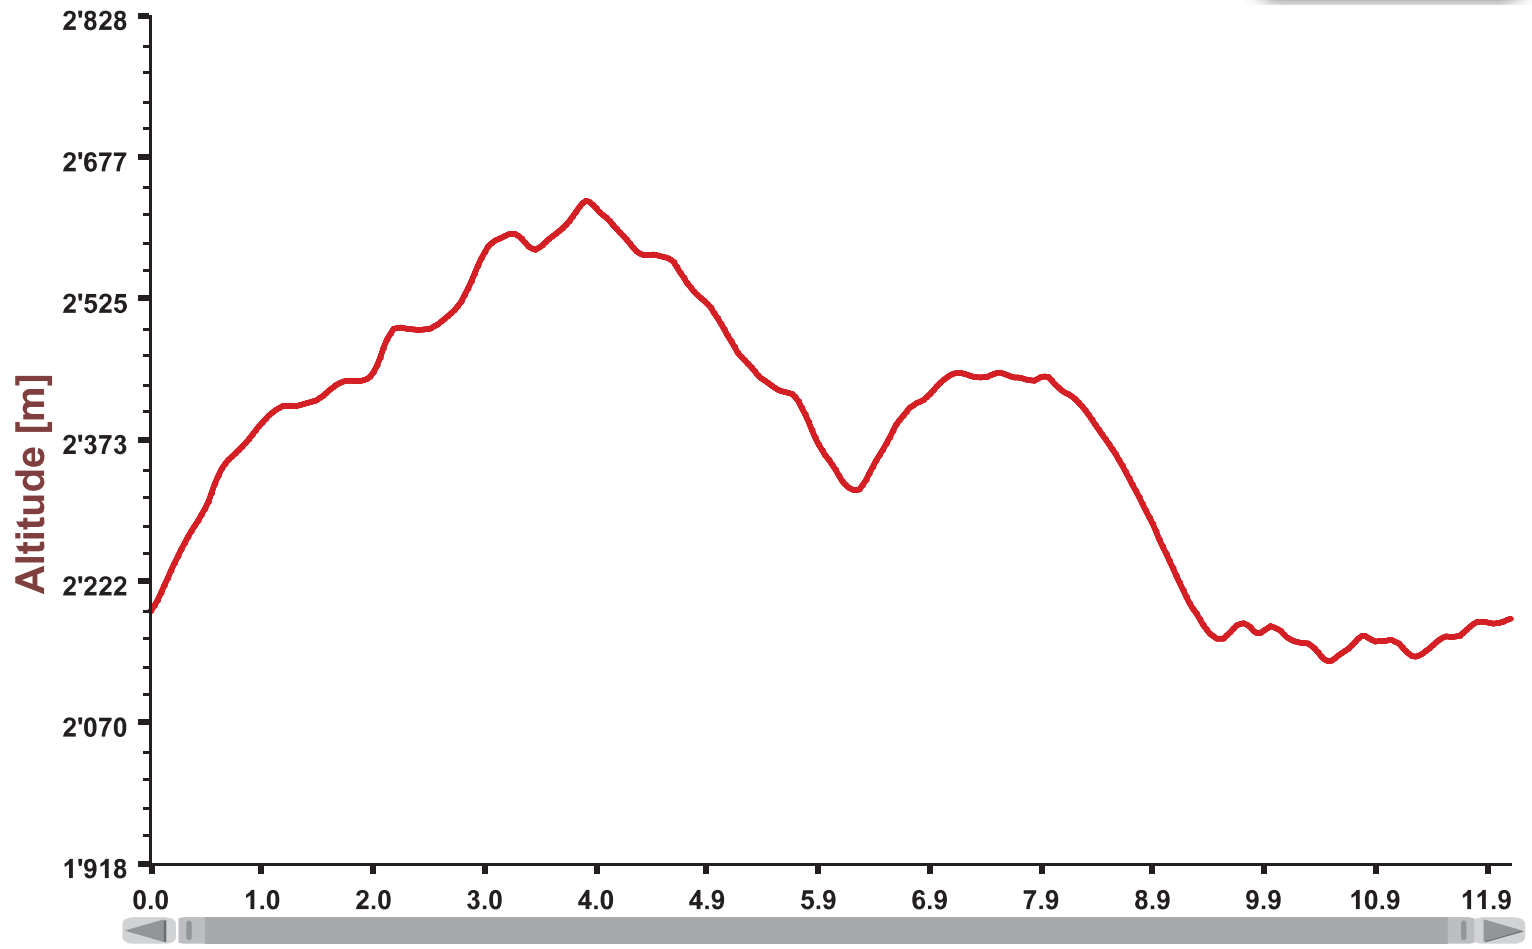

Tignousa-les-lacs-tignousa

Imprimer

Distance [km]

12.12 km

701.1 m

708.4 m

4 h 1 min

2 h 5 min